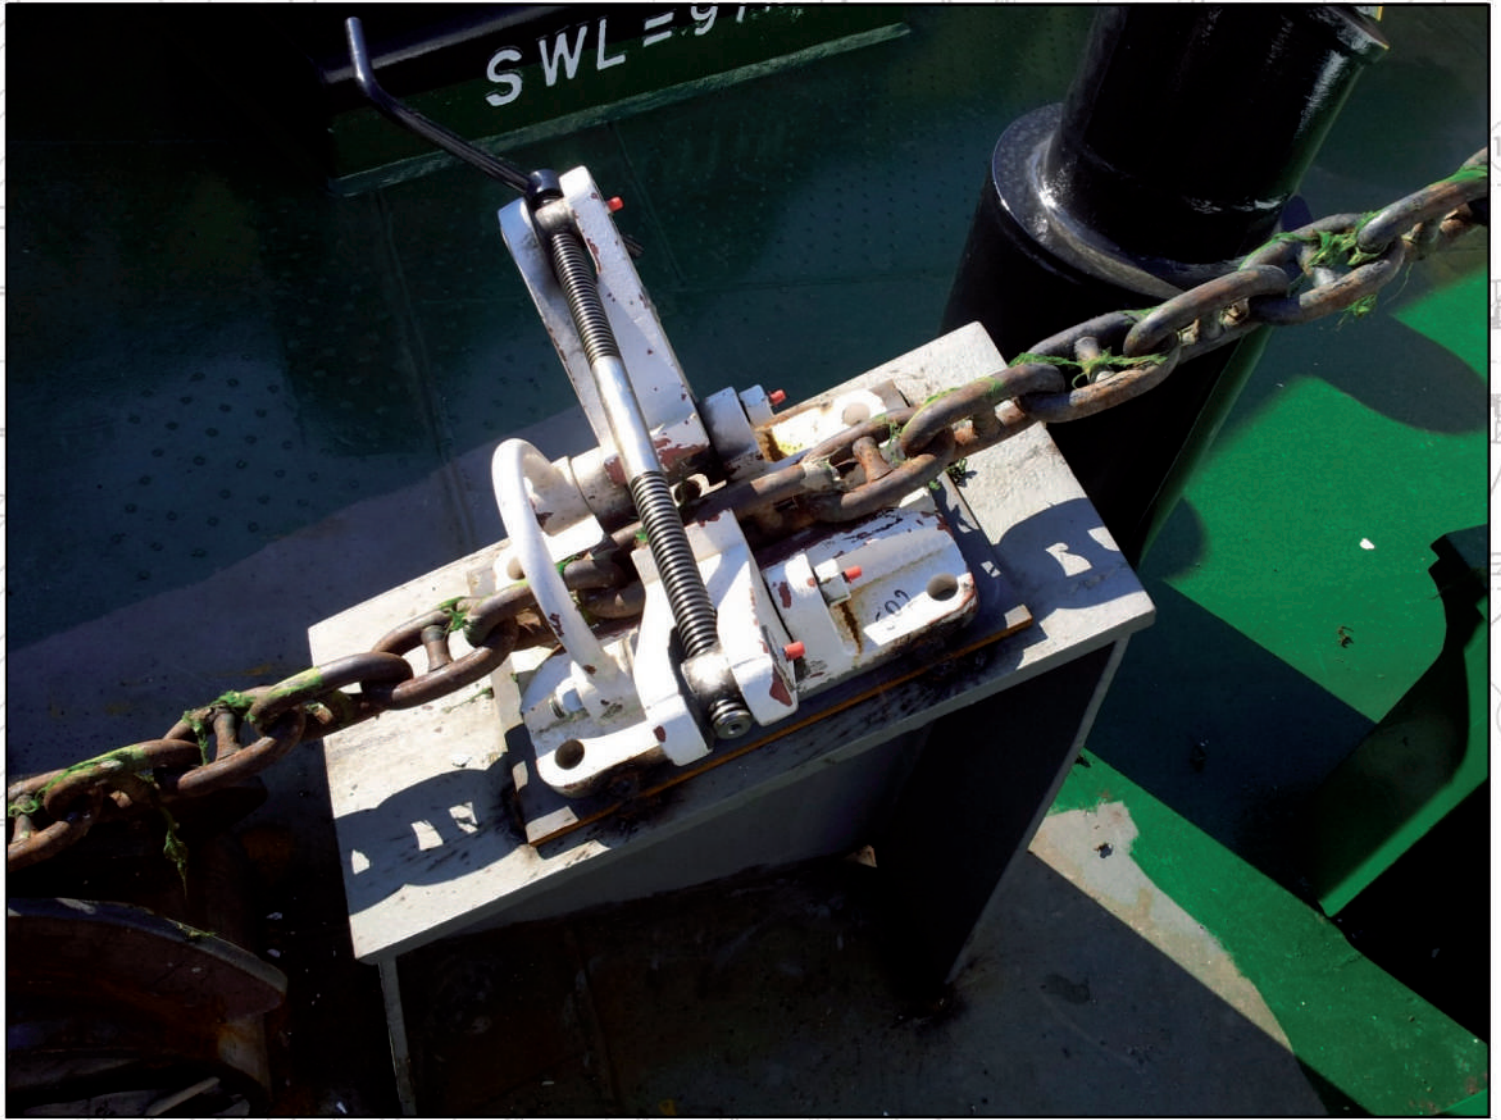

# CHAIN STOPPERS

**The chain stopper operates like an obstacle in the way free of the chain.**

**During the time of anchoring, the action of chain stopper prevents the force of the chain, especially during strong winds or currents, act directly on the winch.**

**FLUIDMECCANICA**

# CHAIN STOPPERS

## Types

There are various designs: roller, screw or blade type

Chain caliber.....up to 66 mm

[www.fluidmeccanica.com](http://www.fluidmeccanica.com)